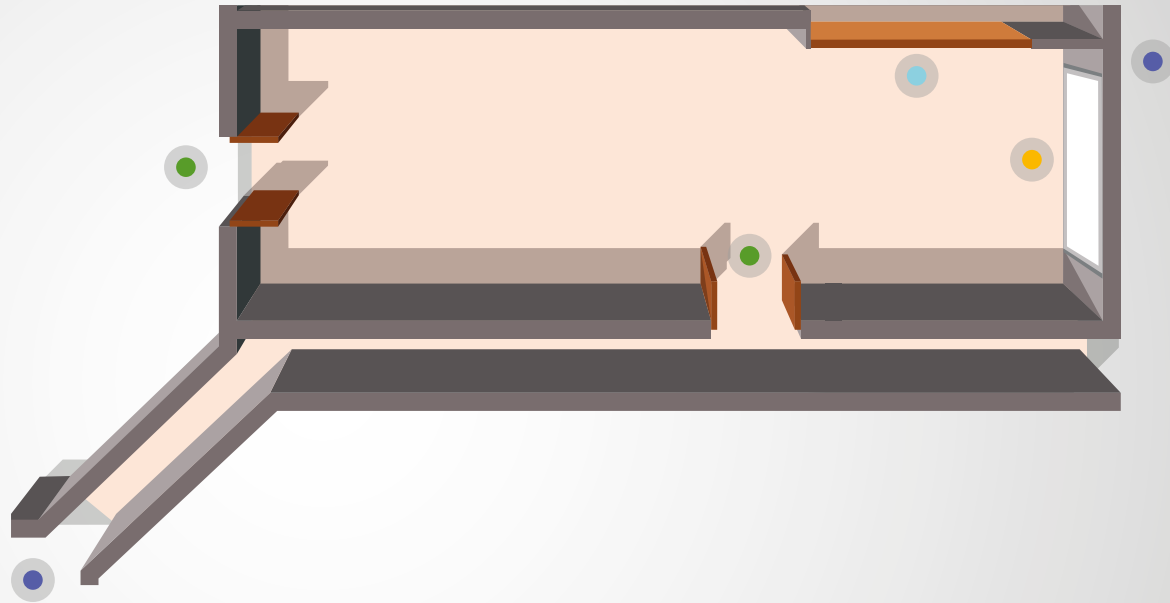

LEGEND ▶

- ACCESS
- SERVICE HALLWAY
- RETRACTABLE SCREEN
- ACOUSTIC WALL

MAXIMUM CAPACITY

	SQ ft	THEATER	U-SHAPE	CLASSROOM	CONFERENCE	COCKTAIL	BANQUET WITH DANCEFLOOR	BANQUET NO DANCEFLOOR
<b>MERIDA SALON</b>	1,140	130	40	60	50	120	60	80

LEGEND ▶

- ACCESS
- STORAGE
- RETRACTABLE SCREEN

MAXIMUM CAPACITY

	SQ ft	THEATER	U-SHAPE	CLASSROOM	CONFERENCE	COCKTAIL	BANQUET WITH DANCEFLOOR	BANQUET NO DANCEFLOOR
<b>SAN LUIS SALON</b>	1,025	120	30	70	35	90	40	60