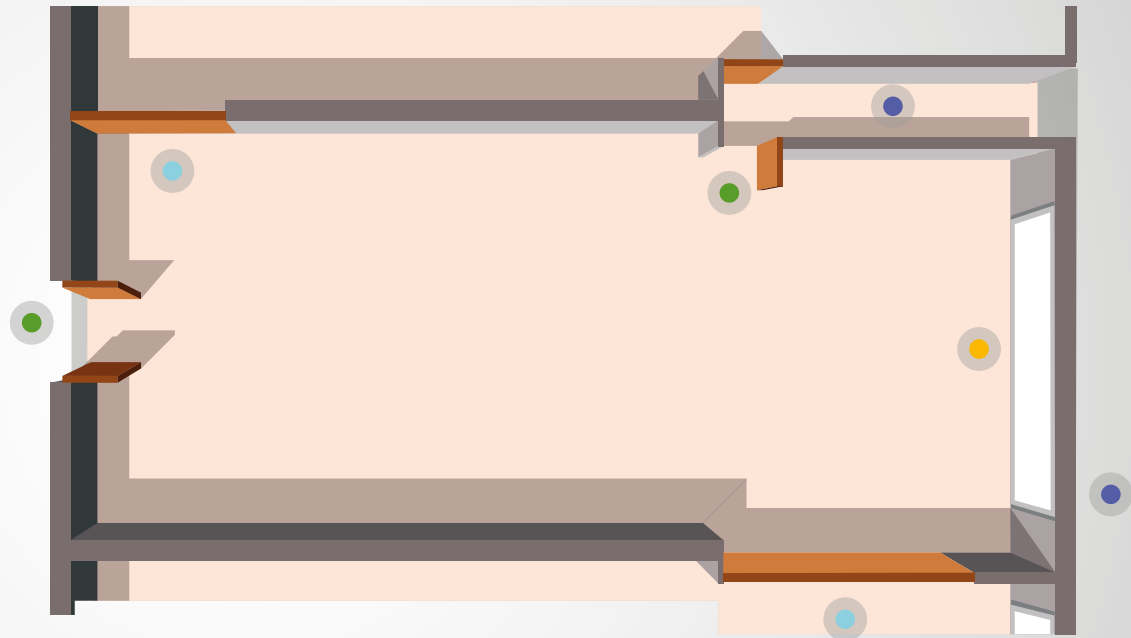

LEGEND ▶

- ACCESS
- AV BOOTH
- RETRACTABLE SCREEN
- SERVICE HALLWAY

MAXIMUM CAPACITY

	SQ ft	THEATER	U-SHAPE	CLASSROOM	CONFERENCE	COCKTAIL	BANQUET WITH DANCEFLOOR	BANQUET NO DANCEFLOOR
<b>YUCATAN HALL</b>	1,755	280	60	160	60	300	120	160

LEGEND ▶

- ACCESS
- RETRACTABLE SCREEN
- STORAGE
- ARENA ACCESS

MAXIMUM CAPACITY

	SQ ft	THEATER	U-SHAPE	CLASSROOM	CONFERENCE	COCKTAIL	BANQUET WITH DANCEFLOOR	BANQUET NO DANCEFLOOR
<b>MONTERREY SALON</b>	1,804	140	45	80	50	130	60	80