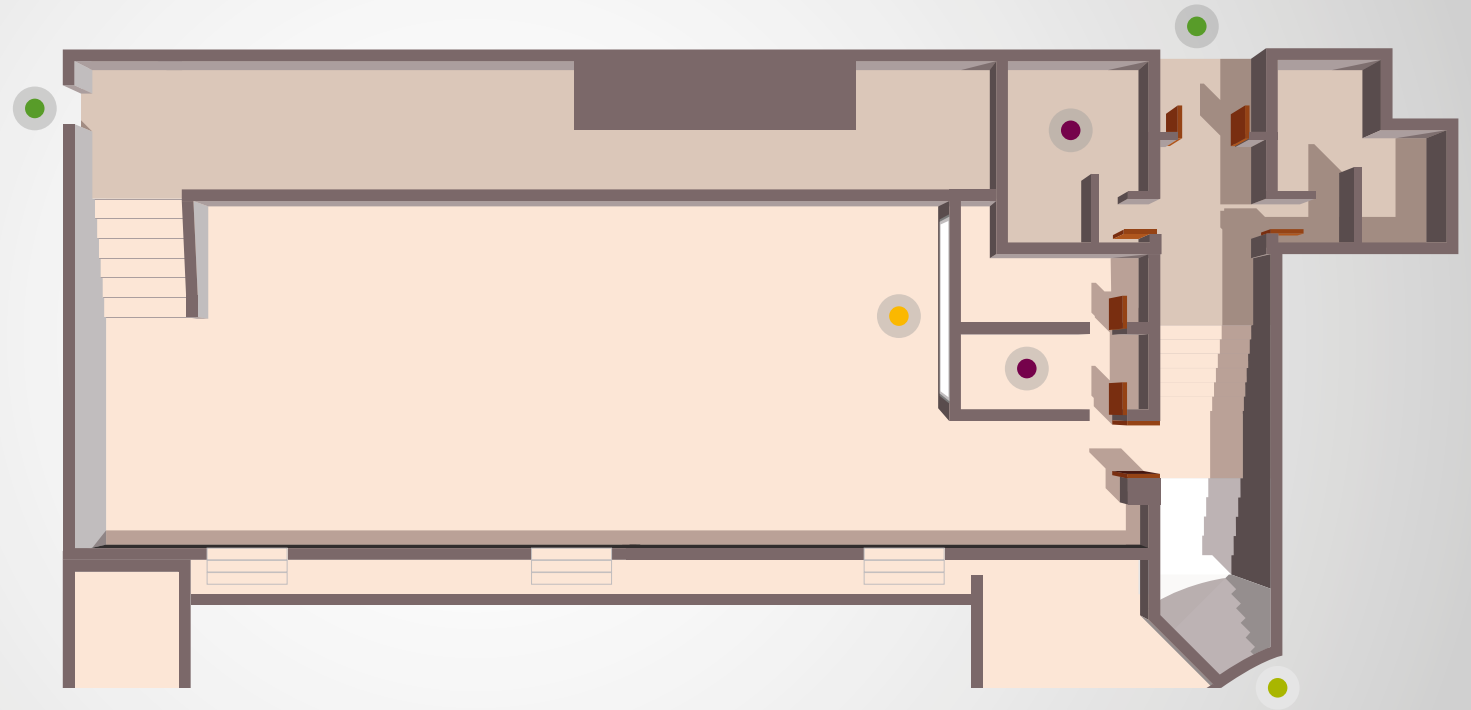

## FLOOR PLANS & CAPACITIES

THE PYRAMID CANCUN | GRAND OASIS CANCUN

OASIS ARENA

- ACCESS
- STAGE
- KITCHEN
- RESTROOMS
- SERVICE HALLWAY

LEGEND ▶

MAXIMUM CAPACITY

	SQ ft	THEATER	U-SHAPE	CLASSROOM	CONFERENCE	COCKTAIL	BANQUET WITH DANCEFLOOR	BANQUET NO DANCEFLOOR
<b>OASIS ARENA</b>	19,068	2,300	85	1,075	95	2,600	870	900

LEGEND

- ACCESS
- RETRACTABLE SCREEN
- LOBBY

MAXIMUM CAPACITY

	SQ ft	THEATER	U-SHAPE	CLASSROOM	CONFERENCE	COCKTAIL	BANQUET WITH DANCEFLOOR	BANQUET NO DANCEFLOOR
<b>CANCUN HALL</b>	6,750	600	96	252	120	650	330	400

LEGEND ▶

- ACCESS
- AV BOOTH
- RETRACTABLE SCREEN
- SERVICE HALLWAY

MAXIMUM CAPACITY

	SQ ft	THEATER	U-SHAPE	CLASSROOM	CONFERENCE	COCKTAIL	BANQUET WITH DANCEFLOOR	BANQUET NO DANCEFLOOR
<b>YUCATAN HALL</b>	1,755	280	60	160	60	300	120	160

LEGEND ▶

- ACCESS
- SERVICE HALLWAY
- RETRACTABLE SCREEN
- ACOUSTIC WALL

MAXIMUM CAPACITY

	SQ ft	THEATER	U-SHAPE	CLASSROOM	CONFERENCE	COCKTAIL	BANQUET WITH DANCEFLOOR	BANQUET NO DANCEFLOOR
<b>MERIDA SALON</b>	1,140	130	40	60	50	120	60	80