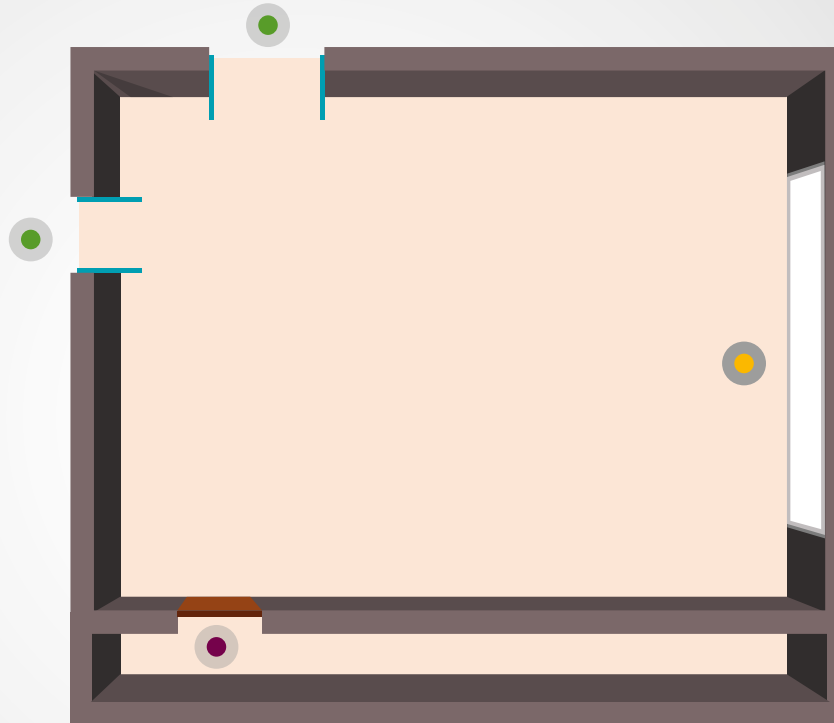

LEGEND ▶

- ACCESS
- RETRACTABLE SCREEN
- STORAGE

MAXIMUM CAPACITY

	SQ ft	THEATER	U-SHAPE	CLASSROOM	CONFERENCE	COCKTAIL	BANQUET WITH DANCEFLOOR	BANQUET NO DANCEFLOOR
PUEBLA BOARDROOM	293	20	15	20	20	N/A	N/A	N/A