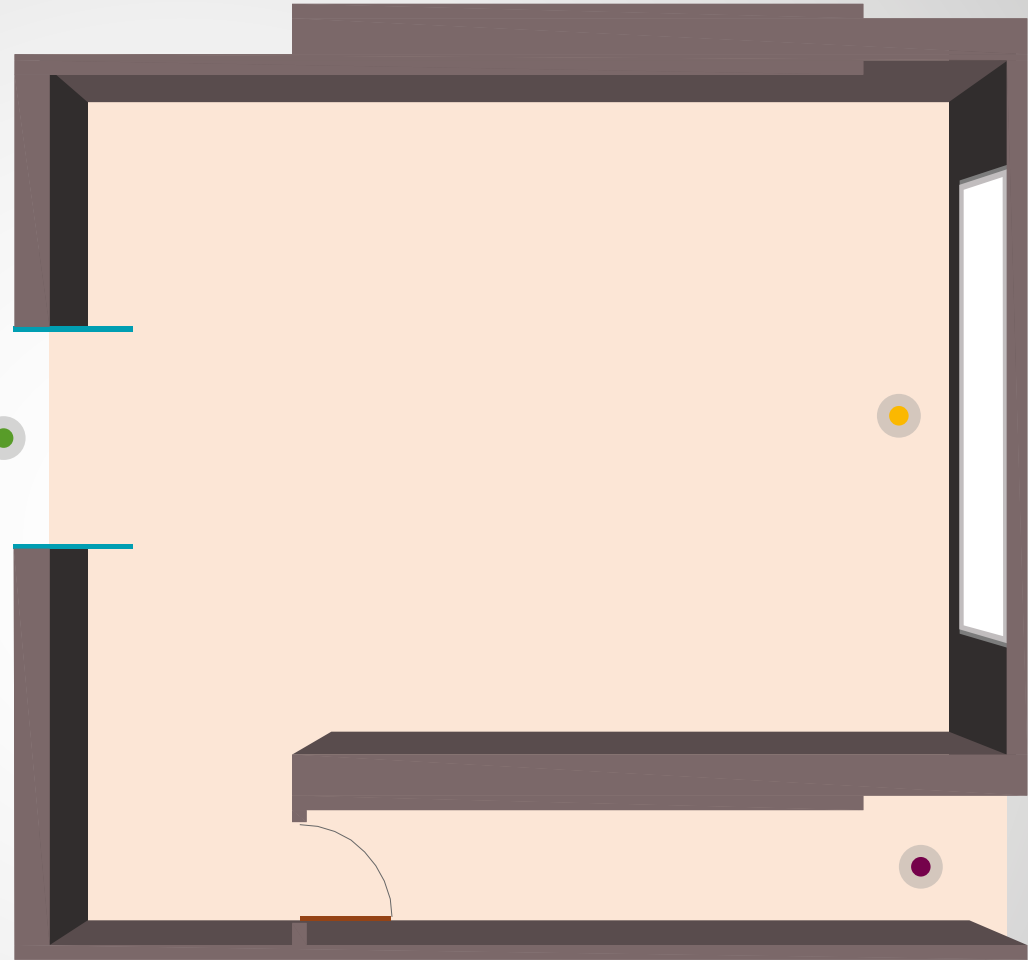

LEGEND ▶

- ACCESS
- RETRACTABLE SCREEN
- STORAGE

MAXIMUM CAPACITY

	SQ ft	THEATER	U-SHAPE	CLASSROOM	CONFERENCE	COCKTAIL	BANQUET WITH DANCEFLOOR	BANQUET NO DANCEFLOOR
AKUMAL SALON	675	84	30	50	40	70	30	50