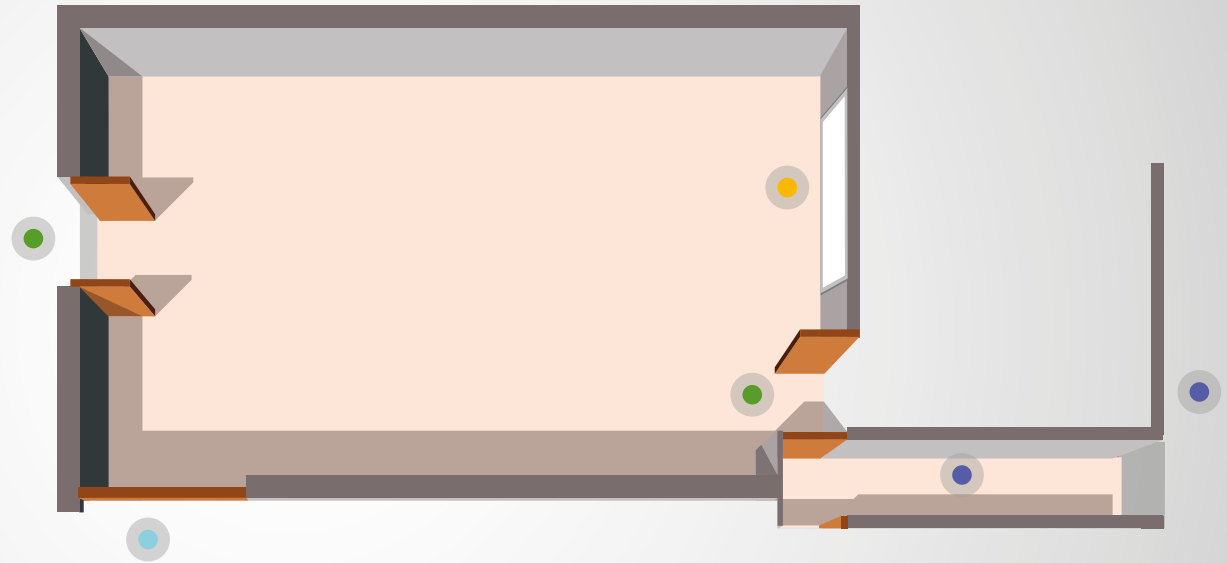

LEGEND ▶

- ACCESS
- STORAGE
- RETRACTABLE SCREEN

MAXIMUM CAPACITY

	SQ ft	THEATER	U-SHAPE	CLASSROOM	CONFERENCE	COCKTAIL	BANQUET WITH DANCEFLOOR	BANQUET NO DANCEFLOOR
<b>SAN LUIS SALON</b>	1,025	120	30	70	35	90	40	60

LEGEND ▶

- ACCESS
- SERVICE HALLWAY
- RETRACTABLE SCREEN
- ACOUSTIC WALL

MAXIMUM CAPACITY

	SQ ft	THEATER	U-SHAPE	CLASSROOM	CONFERENCE	COCKTAIL	BANQUET WITH DANCEFLOOR	BANQUET NO DANCEFLOOR
<b>QUERETARO SALON</b>	<b>937</b>	<b>90</b>	<b>36</b>	<b>32</b>	<b>40</b>	<b>80</b>	<b>30</b>	<b>50</b>