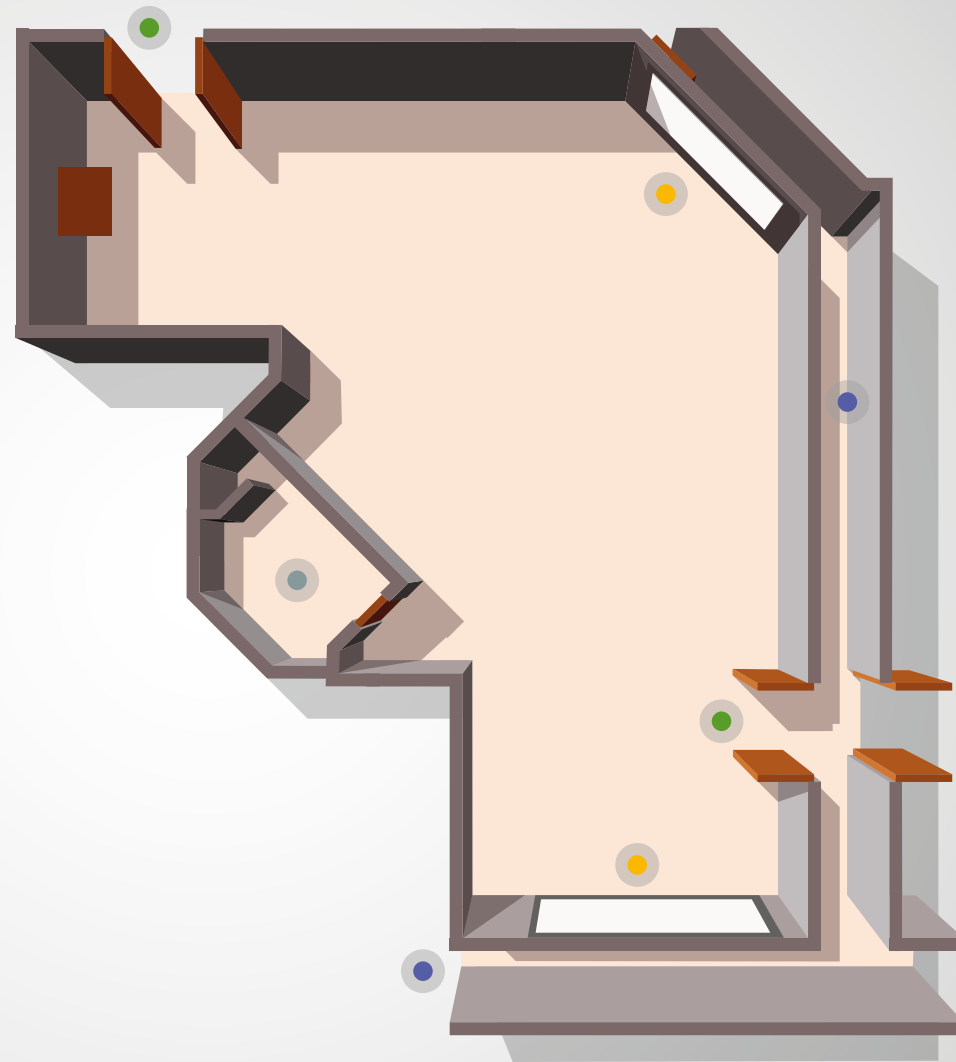

## FLOOR PLANS & CAPACITIES

THE PYRAMID CANCUN | GRAND OASIS CANCUN

OASIS ARENA

- ACCESS
- STAGE
- KITCHEN
- RESTROOMS
- SERVICE HALLWAY

LEGEND ▶

MAXIMUM CAPACITY

	SQ ft	THEATER	U-SHAPE	CLASSROOM	CONFERENCE	COCKTAIL	BANQUET WITH DANCEFLOOR	BANQUET NO DANCEFLOOR
<b>OASIS ARENA</b>	19,068	2,300	85	1,075	95	2,600	870	900

LEGEND

- ACCESS
- RETRACTABLE SCREEN
- LOBBY

MAXIMUM CAPACITY

	SQ ft	THEATER	U-SHAPE	CLASSROOM	CONFERENCE	COCKTAIL	BANQUET WITH DANCEFLOOR	BANQUET NO DANCEFLOOR
<b>CANCUN HALL</b>	6,750	600	96	252	120	650	330	400

LEGEND ▶

- ACCESS
- AV BOOTH
- RETRACTABLE SCREEN
- SERVICE HALLWAY

MAXIMUM CAPACITY

	SQ ft	THEATER	U-SHAPE	CLASSROOM	CONFERENCE	COCKTAIL	BANQUET WITH DANCEFLOOR	BANQUET NO DANCEFLOOR
<b>YUCATAN HALL</b>	1,755	280	60	160	60	300	120	160