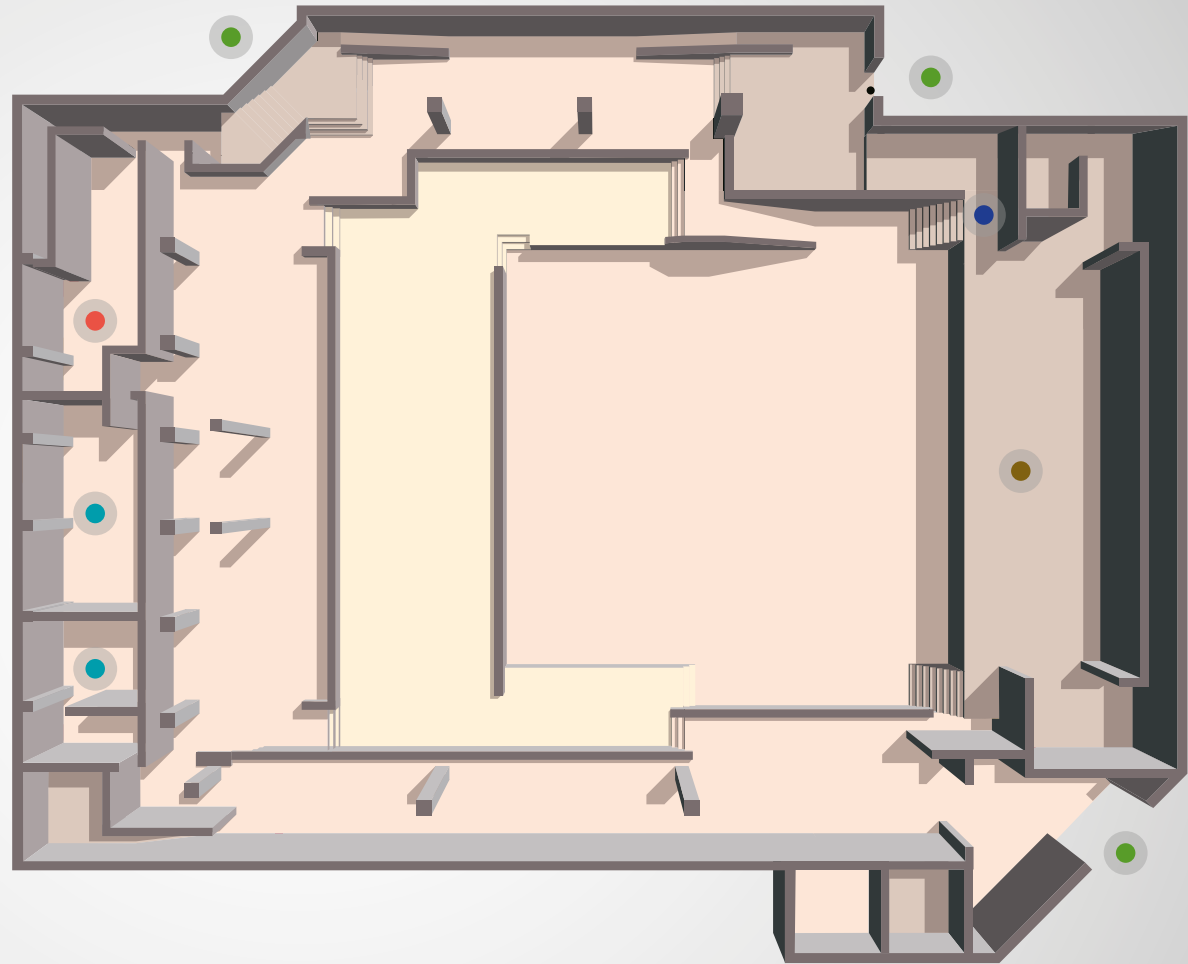

## FLOOR PLANS & CAPACITIES

THE PYRAMID CANCUN | GRAND OASIS CANCUN

OASIS ARENA

- ACCESS
- STAGE
- KITCHEN
- RESTROOMS
- SERVICE HALLWAY

LEGEND ▶

MAXIMUM CAPACITY

	SQ ft	THEATER	U-SHAPE	CLASSROOM	CONFERENCE	COCKTAIL	BANQUET WITH DANCEFLOOR	BANQUET NO DANCEFLOOR
<b>OASIS ARENA</b>	19,068	2,300	85	1,075	95	2,600	870	900

LEGEND

- ACCESS
- RETRACTABLE SCREEN
- LOBBY

MAXIMUM CAPACITY

	SQ ft	THEATER	U-SHAPE	CLASSROOM	CONFERENCE	COCKTAIL	BANQUET WITH DANCEFLOOR	BANQUET NO DANCEFLOOR
<b>CANCUN HALL</b>	6,750	600	96	252	120	650	330	400

LEGEND ▶

- ACCESS
- AV BOOTH
- RETRACTABLE SCREEN
- SERVICE HALLWAY

MAXIMUM CAPACITY

	SQ ft	THEATER	U-SHAPE	CLASSROOM	CONFERENCE	COCKTAIL	BANQUET WITH DANCEFLOOR	BANQUET NO DANCEFLOOR
<b>YUCATAN HALL</b>	1,755	280	60	160	60	300	120	160