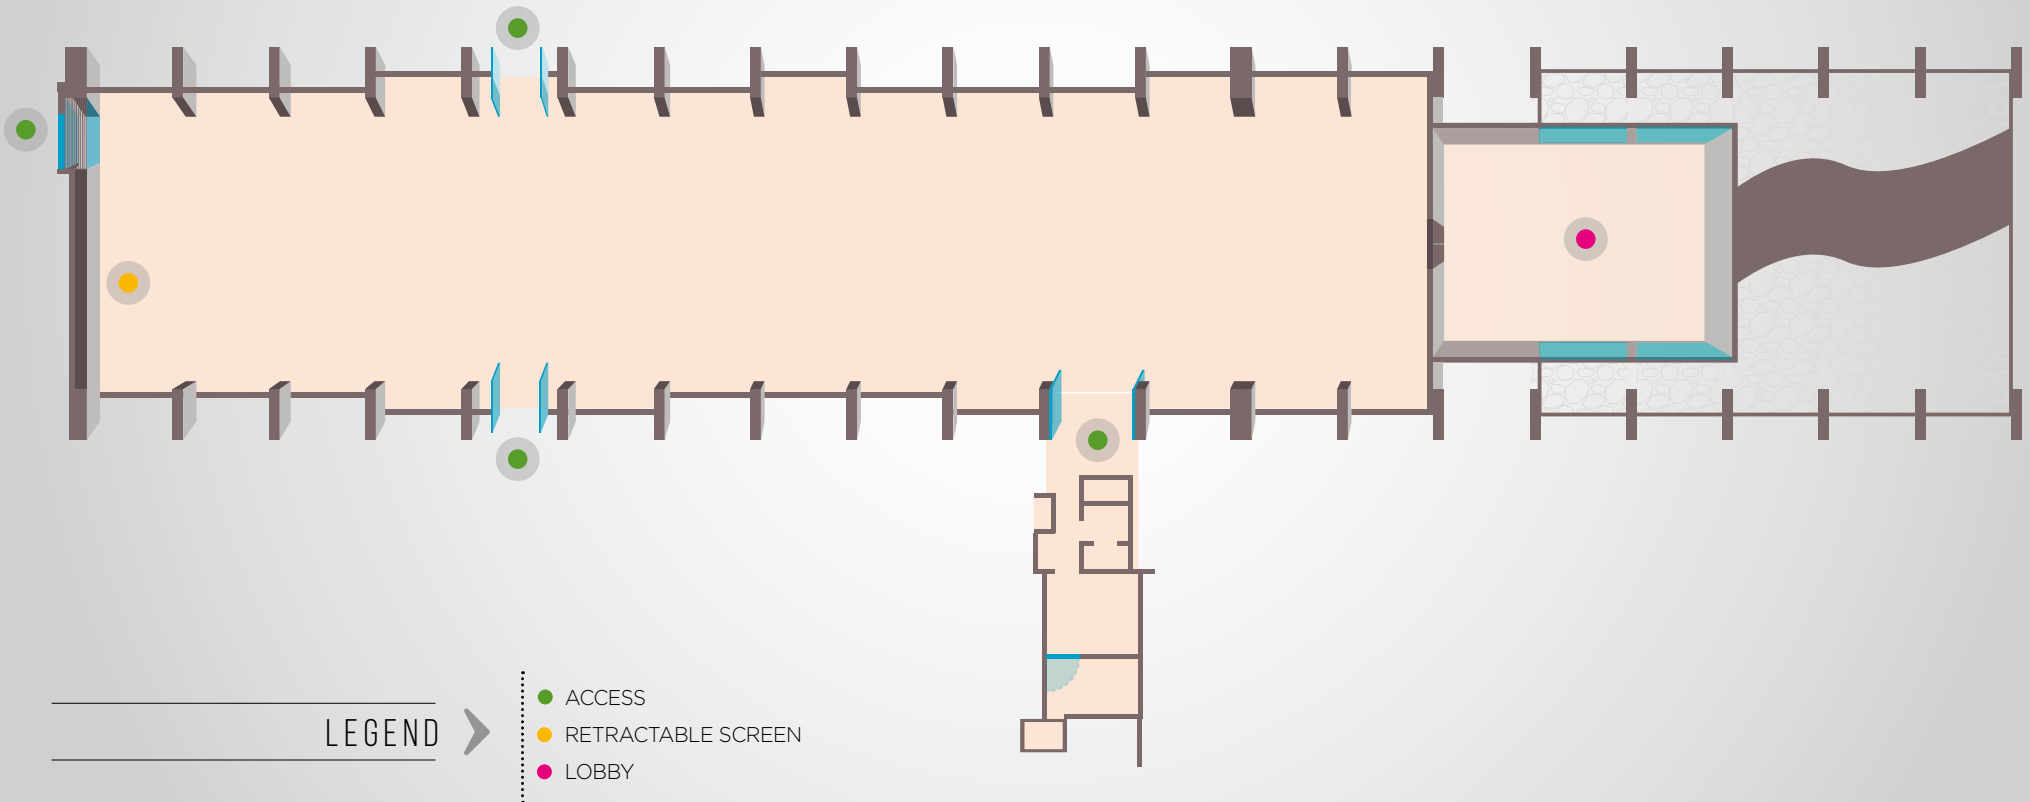

## FLOOR PLANS & CAPACITIES

THE PYRAMID CANCUN | GRAND OASIS CANCUN

OASIS ARENA

- ACCESS
- STAGE
- KITCHEN
- RESTROOMS
- SERVICE HALLWAY

LEGEND ▶

MAXIMUM CAPACITY

	SQ ft	THEATER	U-SHAPE	CLASSROOM	CONFERENCE	COCKTAIL	BANQUET WITH DANCEFLOOR	BANQUET NO DANCEFLOOR
<b>OASIS ARENA</b>	19,068	2,300	85	1,075	95	2,600	870	900

LEGEND

- ACCESS
- RETRACTABLE SCREEN
- LOBBY

MAXIMUM CAPACITY

	SQ ft	THEATER	U-SHAPE	CLASSROOM	CONFERENCE	COCKTAIL	BANQUET WITH DANCEFLOOR	BANQUET NO DANCEFLOOR
<b>CANCUN HALL</b>	6,750	600	96	252	120	650	330	400

LEGEND ▶

- ACCESS
- AV BOOTH
- RETRACTABLE SCREEN
- SERVICE HALLWAY

MAXIMUM CAPACITY

	SQ ft	THEATER	U-SHAPE	CLASSROOM	CONFERENCE	COCKTAIL	BANQUET WITH DANCEFLOOR	BANQUET NO DANCEFLOOR
<b>YUCATAN HALL</b>	1,755	280	60	160	60	300	120	160

LEGEND ▶

- ACCESS
- SERVICE HALLWAY
- RETRACTABLE SCREEN
- ACOUSTIC WALL

MAXIMUM CAPACITY

	SQ ft	THEATER	U-SHAPE	CLASSROOM	CONFERENCE	COCKTAIL	BANQUET WITH DANCEFLOOR	BANQUET NO DANCEFLOOR
<b>MERIDA SALON</b>	1,140	130	40	60	50	120	60	80